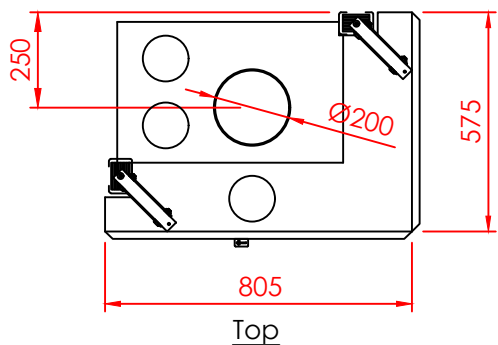

Series:	CORNER
Model:	CORNER
Type:	65X40
Specials:	AERO

REGAL FIRE
Nea Redestos, Thermi, 57001
Thessaloniki GREECE
t: +30 2310 461386 f: +30 2310 461493
e: info@regal.com.gr
www.tzakiaregal.gr | www.regal.com.gr