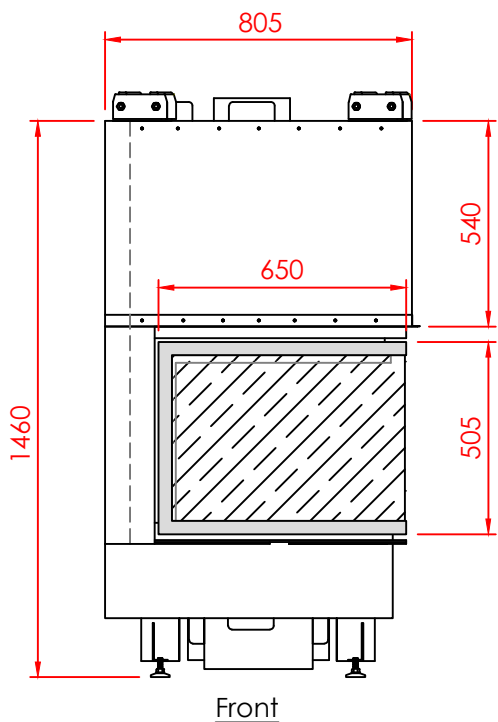

Series:	CORNER
Model:	CORNER
Type:	65X40
Specials:	AERO

REGAL FIRE
Nea Redestos, Thermi, 57001
Thessaloniki GREECE
t: +30 2310 461386 f: +30 2310 461493
e: info@regal.com.gr
www.tzakiaregal.gr | www.regal.com.gr