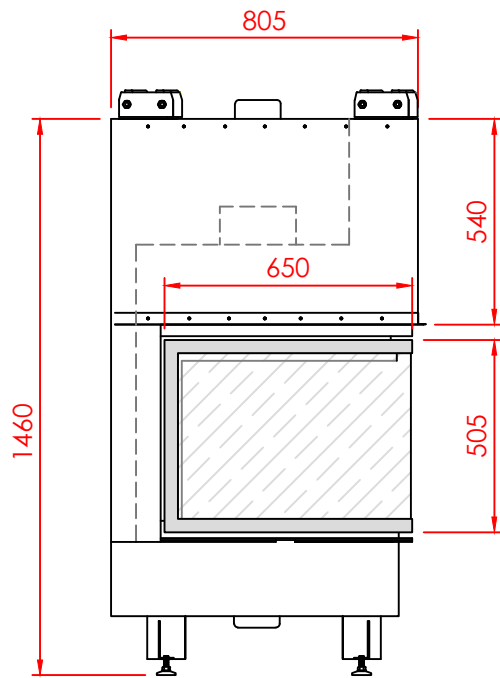

Top

Front

Side

Series:	CORNER
Model:	CORNER
Type:	65X40
Specials:	STD

All dimensions in mm
 General dimension tolerances up to 7mm
 All illustrations and drawings are protected by copyright.
 Exploitation or publication, even of individual details,
 only with our permission.
 Technical changes and errors reserved.

All dimensions in mm
 General dimension tolerances up to 7mm
 All illustrations and drawings are protected by copyright.
 Exploitation or publication, even of individual details,
 only with our permission.
 Technical changes and errors reserved.