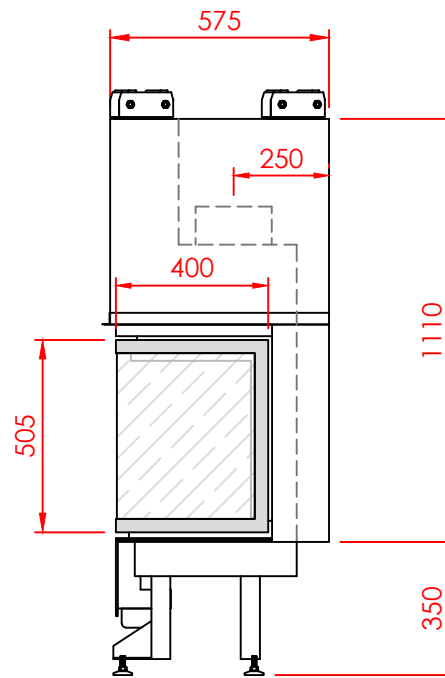

Top

Front

Side

Series:	CORNER
Model:	CORNER
Type:	65X40
Specials:	STD

All dimensions in mm
 General dimension tolerances up to 7mm
 All illustrations and drawings are protected by copyright.
 Exploitation or publication, even of individual details,
 only with our permission.
 Technical changes and errors reserved.

Nea Redestos, Themi, 57001
 Thessaloniki GREECE
 t: +30 2310 461386 f: +30 2310 461493
 e: info@regal.com.gr
 www.tzakiaregal.gr | www.regal.com.gr

Series:	CORNER
Model:	CORNER
Type:	65X40
Specials:	AERO

All dimensions in mm
 General dimension tolerances up to 7mm
 All illustrations and drawings are protected by copyright.
 Exploitation or publication, even of individual details,
 only with our permission.
 Technical changes and errors reserved.