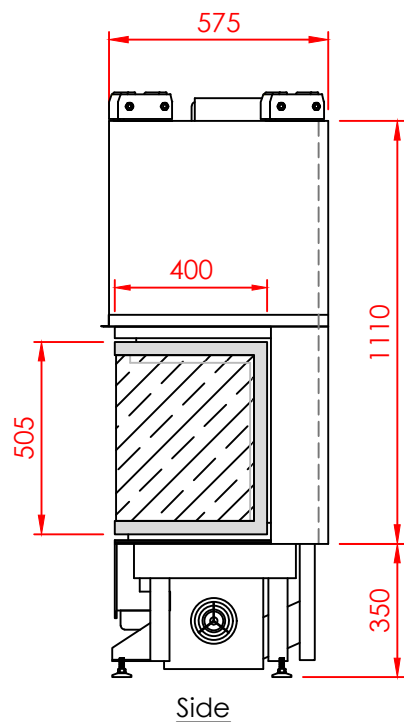

Series:	CORNER
Model:	CORNER
Type:	65X40
Specials:	AERO

REGAL FIRE
Nea Redestos, Thermi, 57001
Thessaloniki GREECE
t: +30 2310 461386 f: +30 2310 461493
e: info@regal.com.gr
www.tzakiaregal.gr | www.regal.com.gr